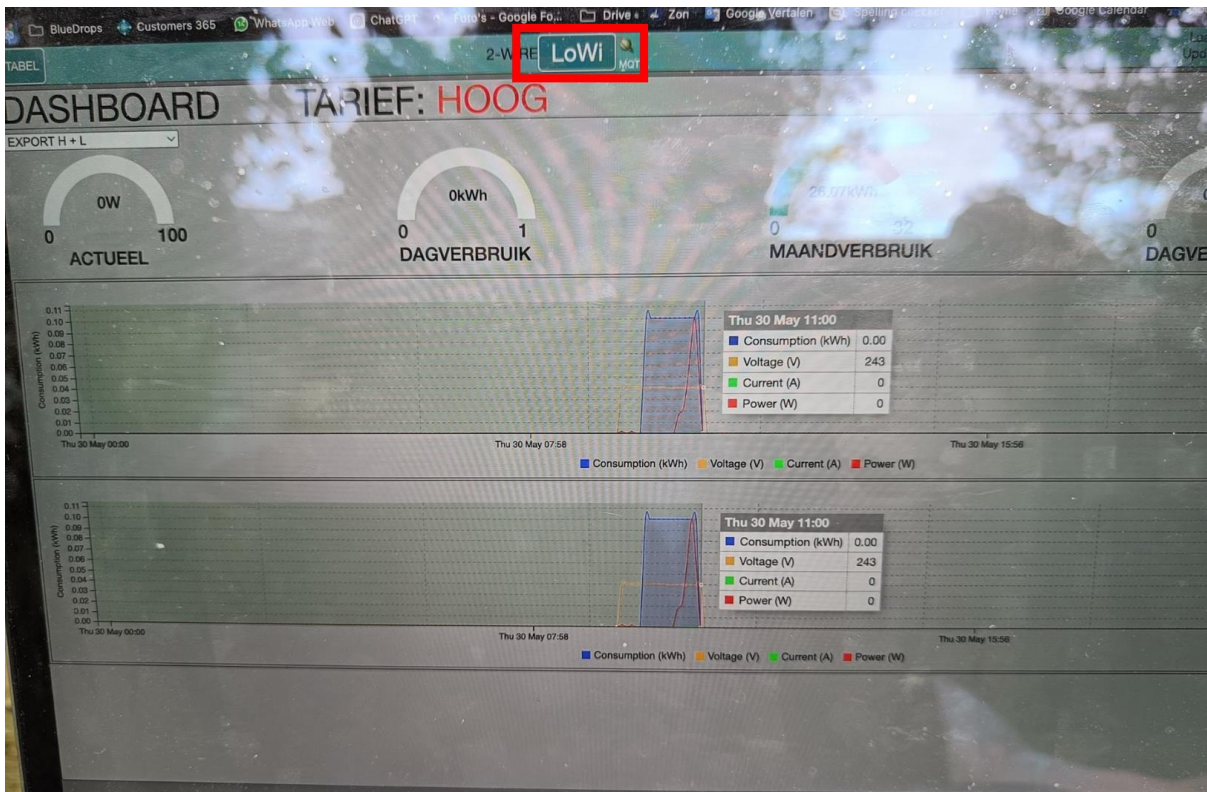

[OnePlus Nord Qt](#)

🔒 100%

[telenet-8C9DE](#)

🔒 100%

[MXCHIP_A8B1B6](#)

94%

[telenet-154B683](#)

🔒 20%

SSID telenet-8C9DE

Password exEGUXPM6jJu

IPadd LoWi 192 168 0 205 Port 8082

SUBNET 255 255 255 0

GATEWAY 192 168 0 1

save

Log back in on the house wifi network.

unplug the Lowi module and plug them back in so that the LED

no longer glows permanently blue (but flashes occasionally)

Open a browser and type the IP address in the address bar (in this example 192.168.0.205:8082)

A page will open, click on 'LOWI'